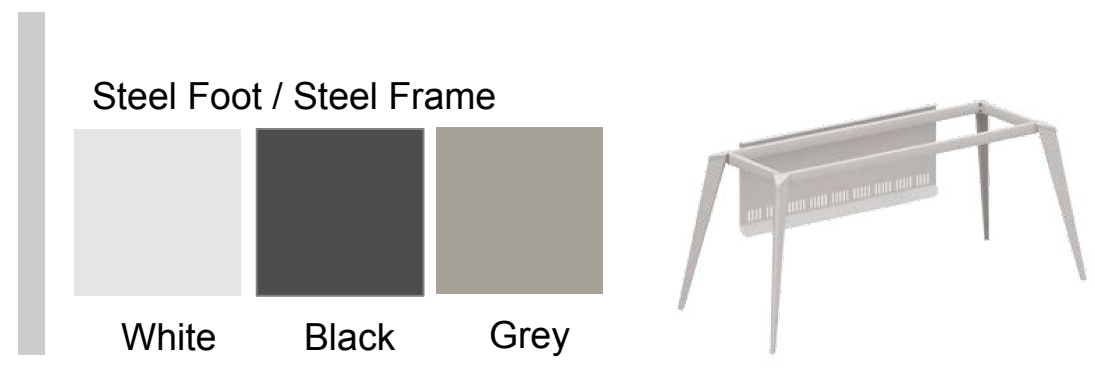

Atmosphere strives to be that agent!

DESKS & WORKSTATIONS

Desk Screen
Countertop
Screen Clip
Wire Box

Cable Trunking
Steel Frame Beam
Middle Thread
Steel Frame Beam
Under Table Bezel
Steel Feet

STRATO

CAREFUL DESIGN, UNIQUE INGENUITY

The Strato series is a modern workspace solution that optimises space, conveys success, and encourages interaction.

Built for function and elegance, the modern desks add a touch of sophistication to your workspace.

STRATO

The muted colour palette provides a perfect complement to shape the carving of the desking furniture. The colour also speaks of power in the workplace, making it the perfect choice for those who taste the meaning of life.

Model D20-06

STRATO

The compact product design not only provides free movement of people but also helps to maximize space. The careful selection of simple and concise accessories is reflective of our understanding of the development trend of the product.