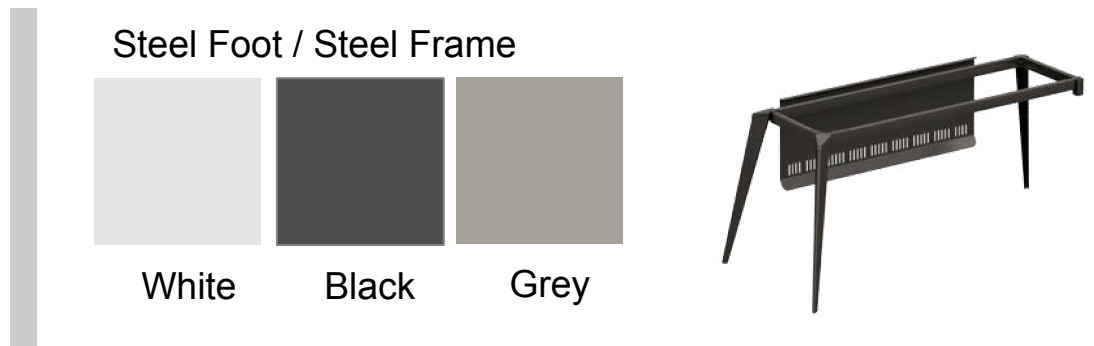

Atmosphere strives to be that agent!

DESKS & WORKSTATIONS

Desk Screen
Countertop
Screen Clip
Wire Box

Cable Trunking
Steel Frame Beam
Middle Thread
Steel Frame Beam
Under Table Bezel
Steel Feet

STRATO

CAREFUL DESIGN, UNIQUE INGENUITY

The Strato series is a modern workspace solution that optimises space, conveys success, and encourages interaction.

Built for function and elegance, the modern desks add a touch of sophistication to your workspace.

STRATO

The muted colour palette provides a perfect complement to shape the carving of the desking furniture. The colour also speaks of power in the workplace, making it the perfect choice for those who taste the meaning of life.

Steel Foot/ Steel Frame

White

Black

Grey

Model D20-04

STRATO

Steel Foot / Steel Frame

White Black Grey