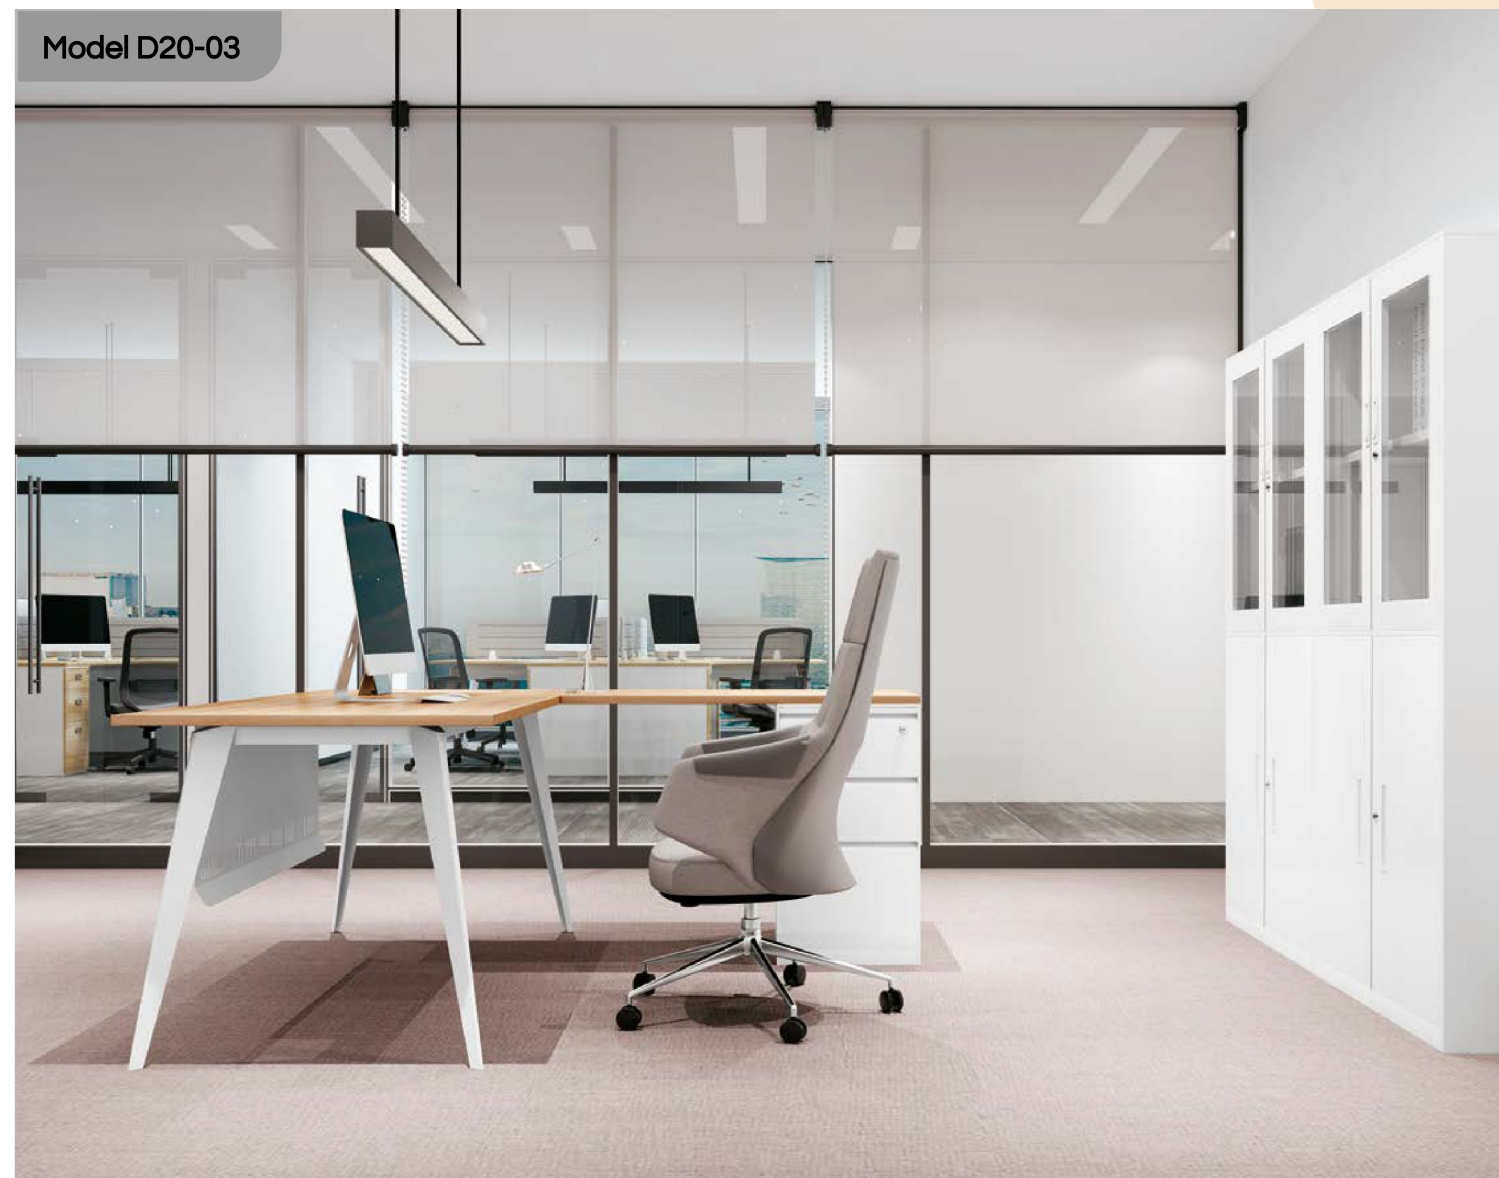

Atmosphere strives to be that agent!

DESKS & WORKSTATIONS

Desk Screen
Countertop
Screen Clip
Wire Box

Cable Trunking
Steel Frame Beam
Middle Thread
Steel Frame Beam
Under Table Bezel
Steel Feet

STRATO

CAREFUL DESIGN, UNIQUE INGENUITY

The Strato series is a modern workspace solution that optimises space, conveys success, and encourages interaction.

Built for function and elegance, the modern desks add a touch of sophistication to your workspace.

STRATO

The muted colour palette provides a perfect complement to shape the carving of the desking furniture. The colour also speaks of power in the workplace, making it the perfect choice for those who taste the meaning of life.