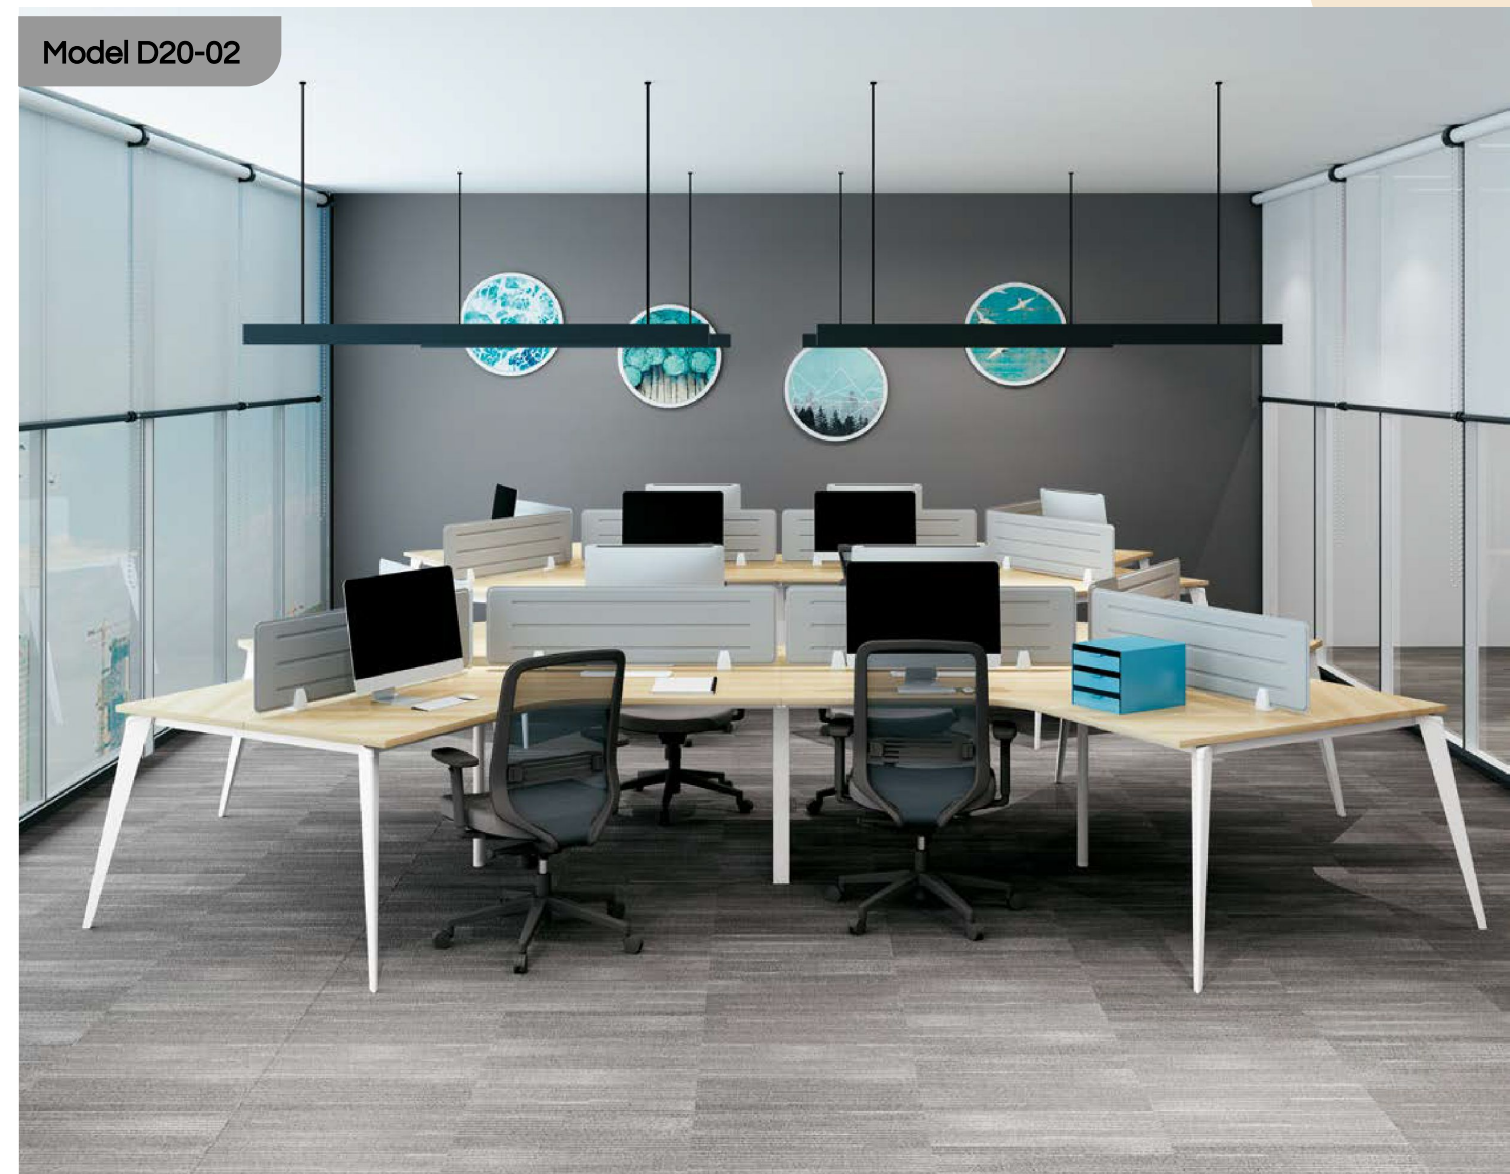

White Black Grey

Model D20-02

The unique and immaculately designed products line creates a comfortable and conducive work environment that is sure to enhance an employee's productivity at workplace