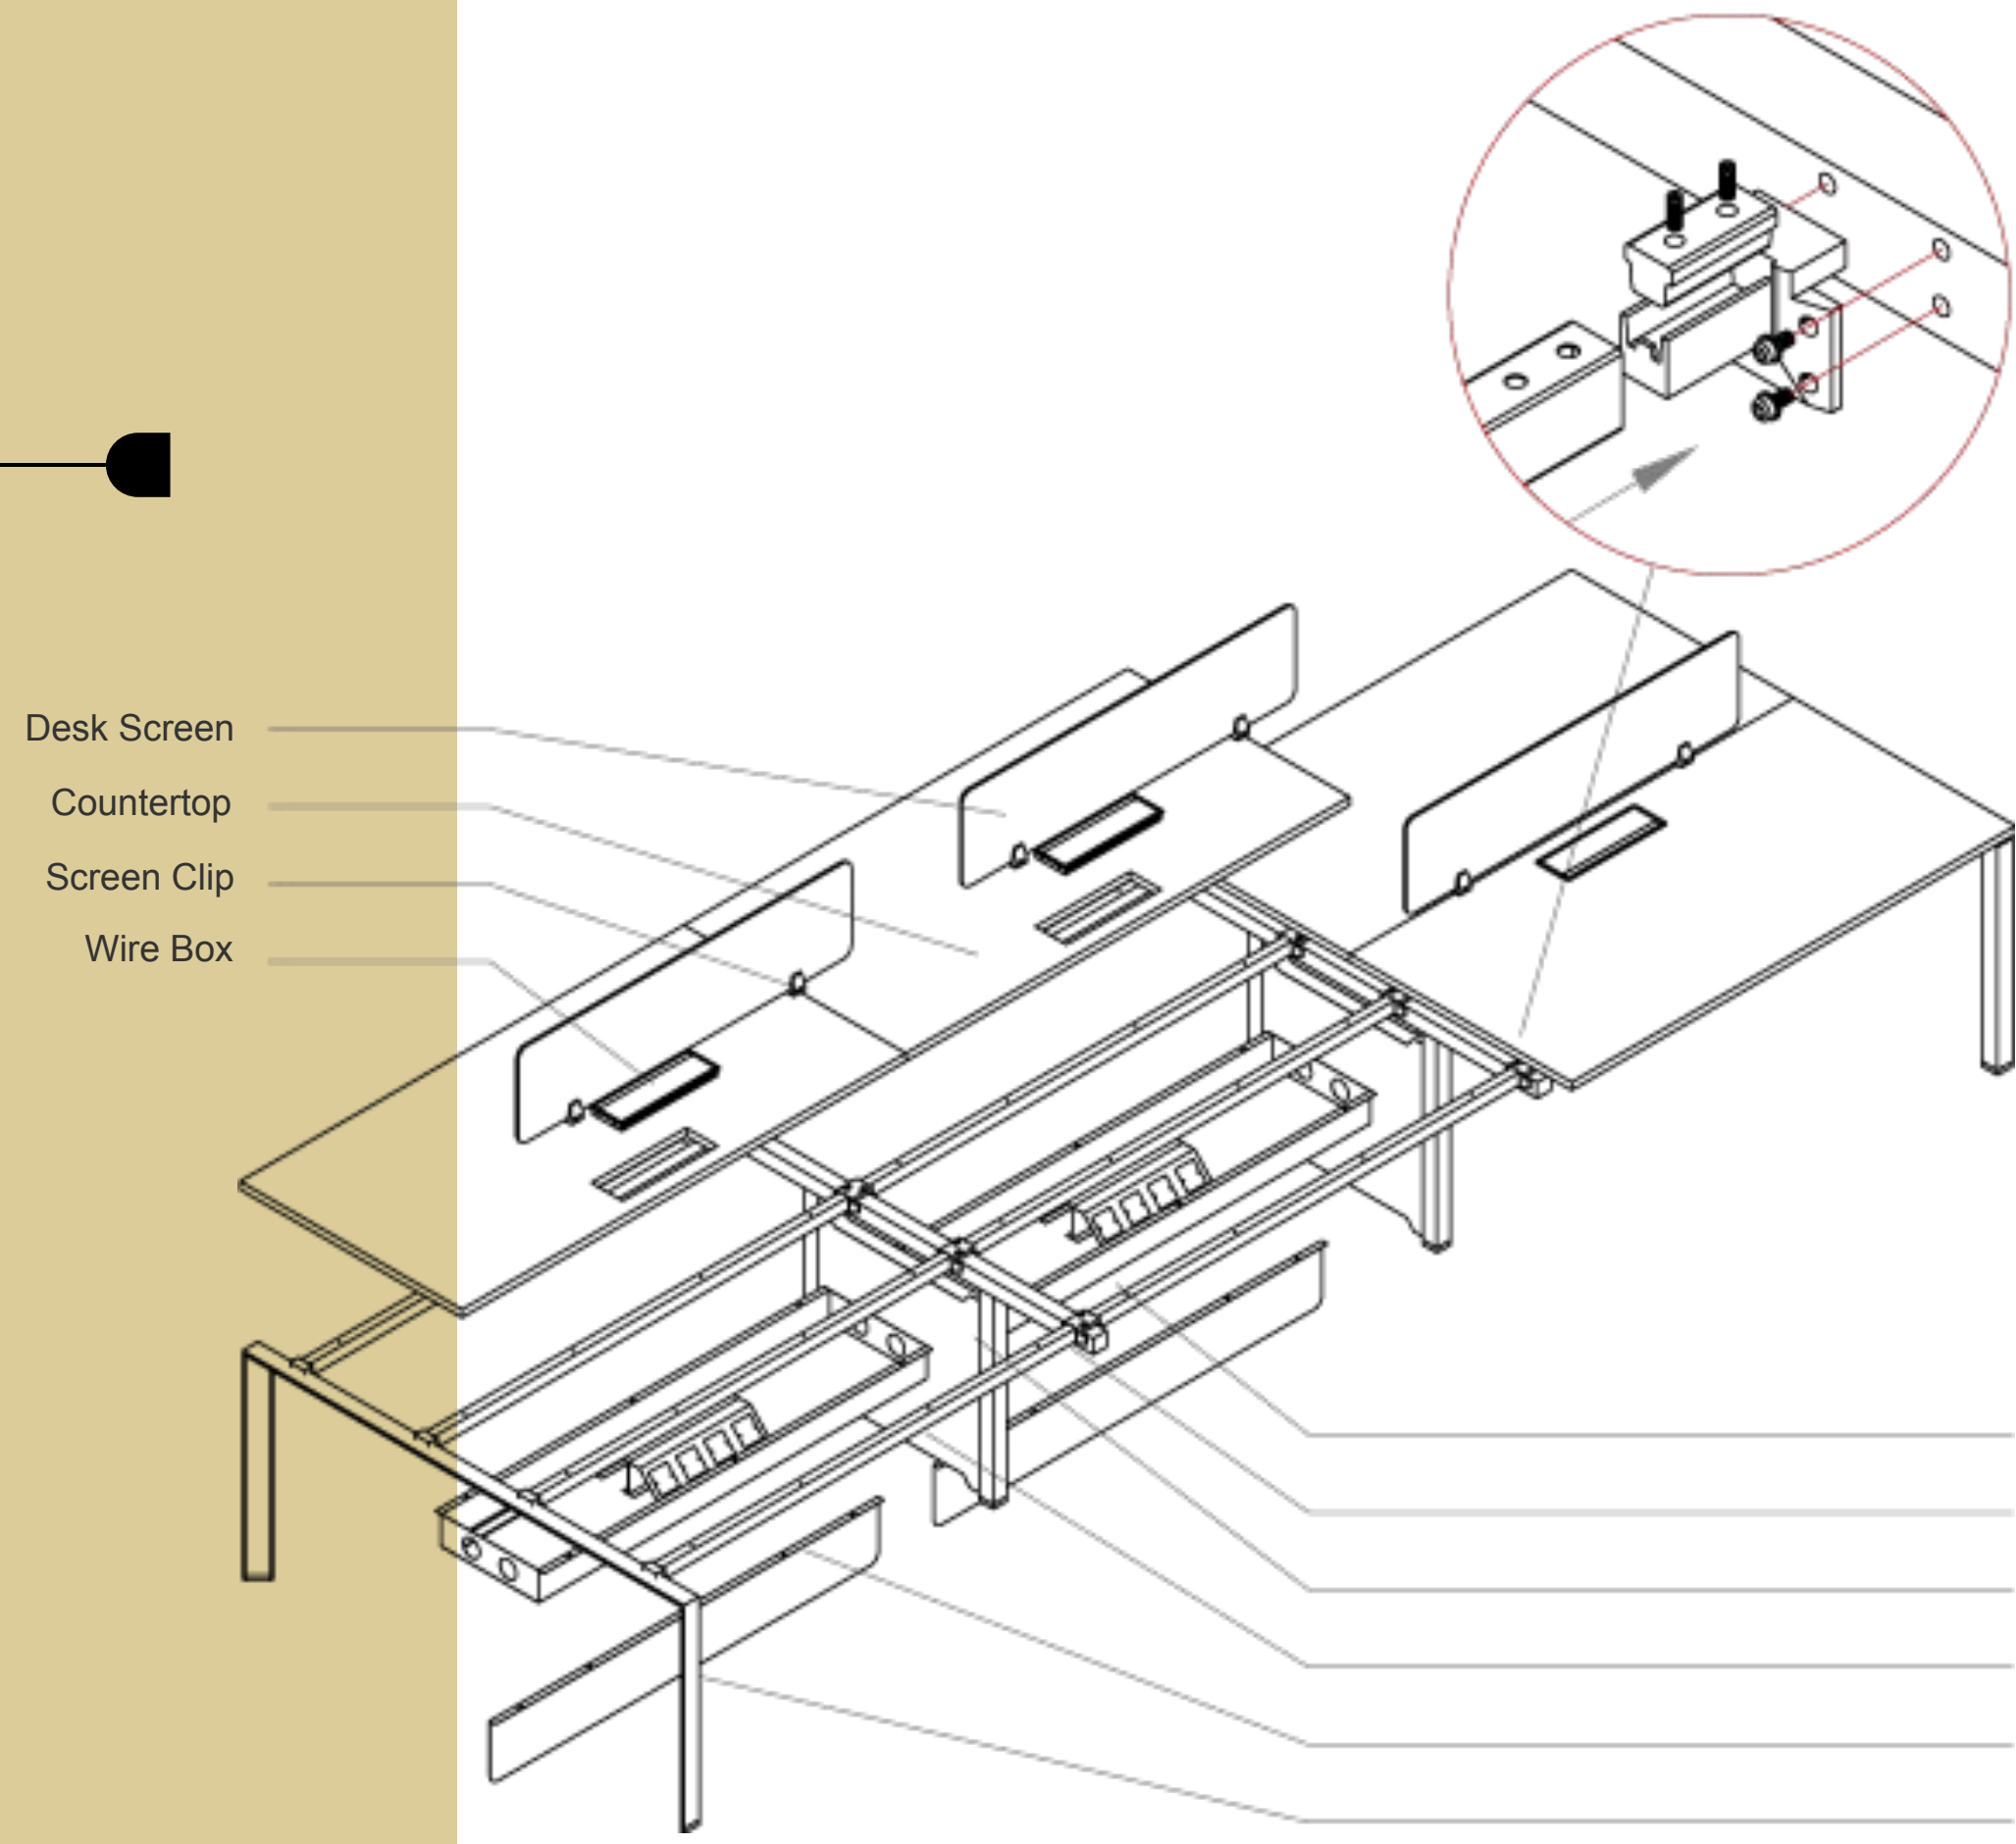

Atmosphere strives to be that agent!

DESKS & WORKSTATIONS

Desk Screen
Countertop
Screen Clip
Wire Box

Cable Trunking
Steel Frame Beam
Middle Thread
Steel Frame Beam
Under Table Bezel
Steel Feet

STRATO

CAREFUL DESIGN, UNIQUE INGENUITY

The Strato series is a modern workspace solution that optimises space, conveys success, and encourages interaction.

Built for function and elegance, the modern desks add a touch of sophistication to your workspace.

Steel Foot/ Steel Frame

White

Black

Grey

Model D20-04

STRATO

Steel Foot / Steel Frame

White Black Grey

TABLE FRAME STYLE

The Strato series presents a reimagined office desk that stands as an object of refined sophistication. The series is sure to give a streamlined user experience that focuses on practicality and optimum space utilisation. These desks have a lasting impression and propel your love for open and lively workspaces.