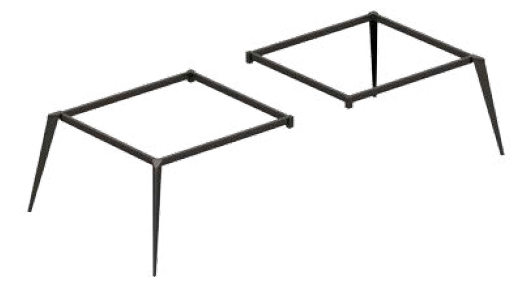

STRATO

Technological advances are here to stay. Each of our production steps is in line with the latest technology trends to ensure improved product quality for the offices to look a lot more pleasant, captivating and comfortable.