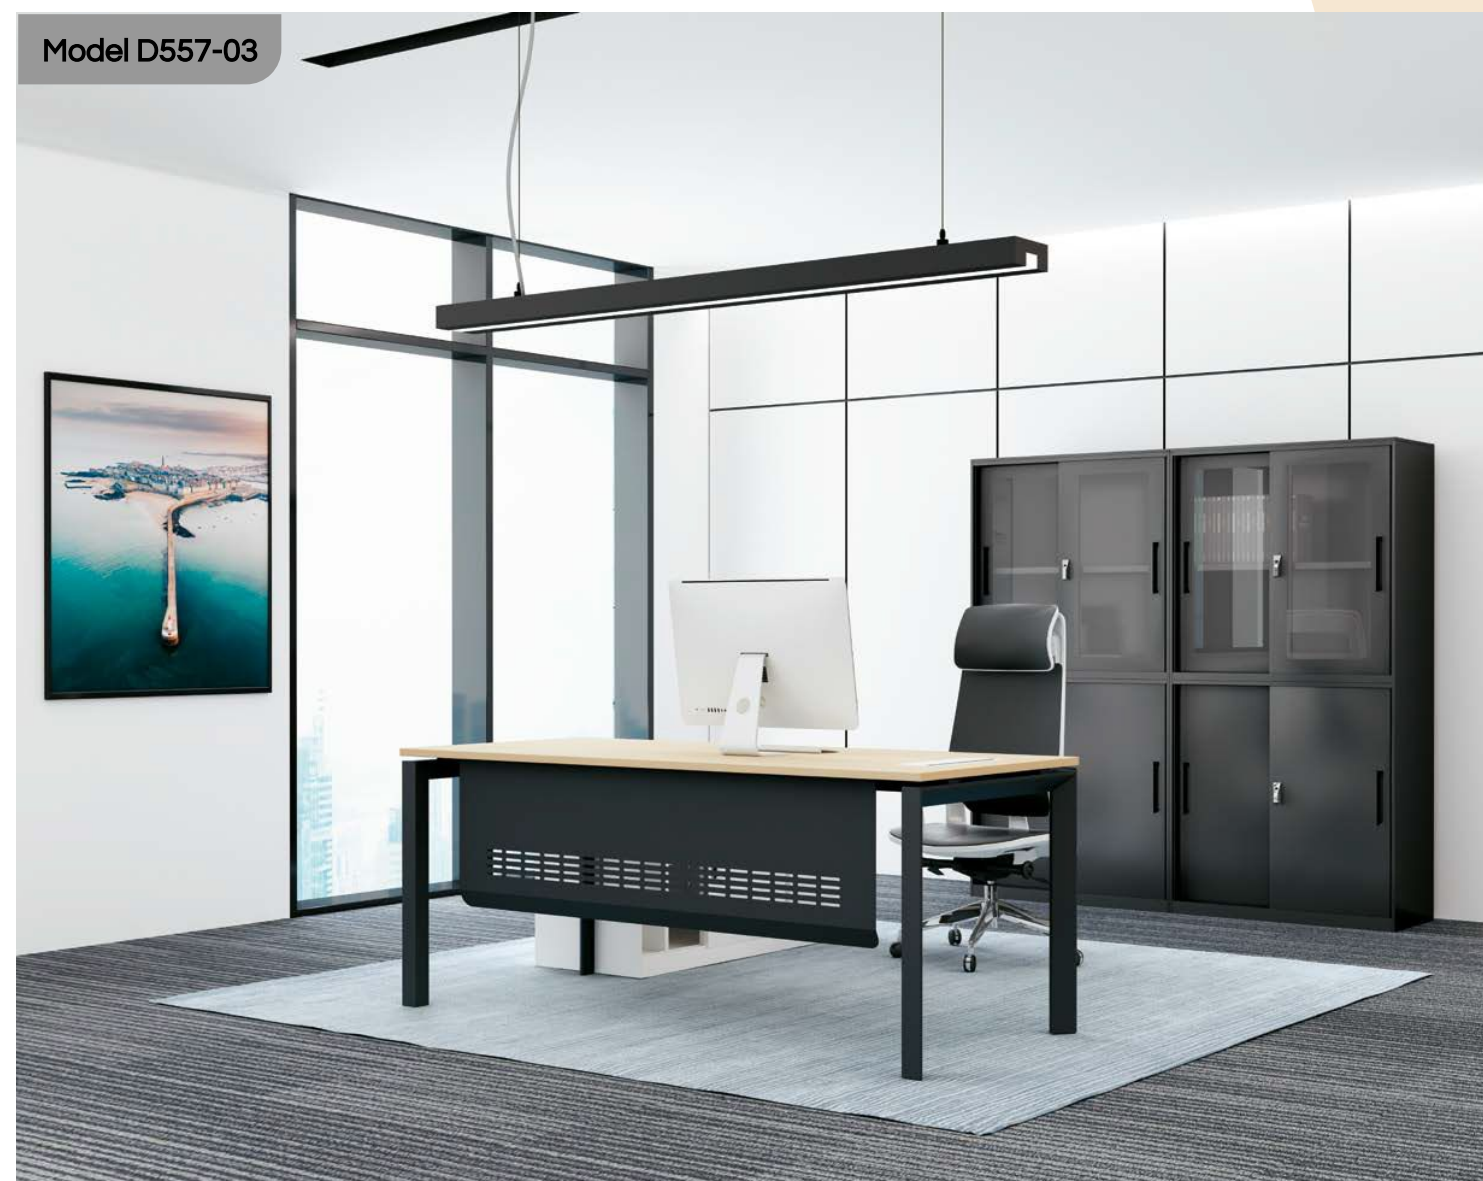

Model D557-03