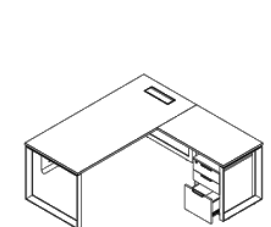

LUGO

TABLE FRAME STYLE

D557-01