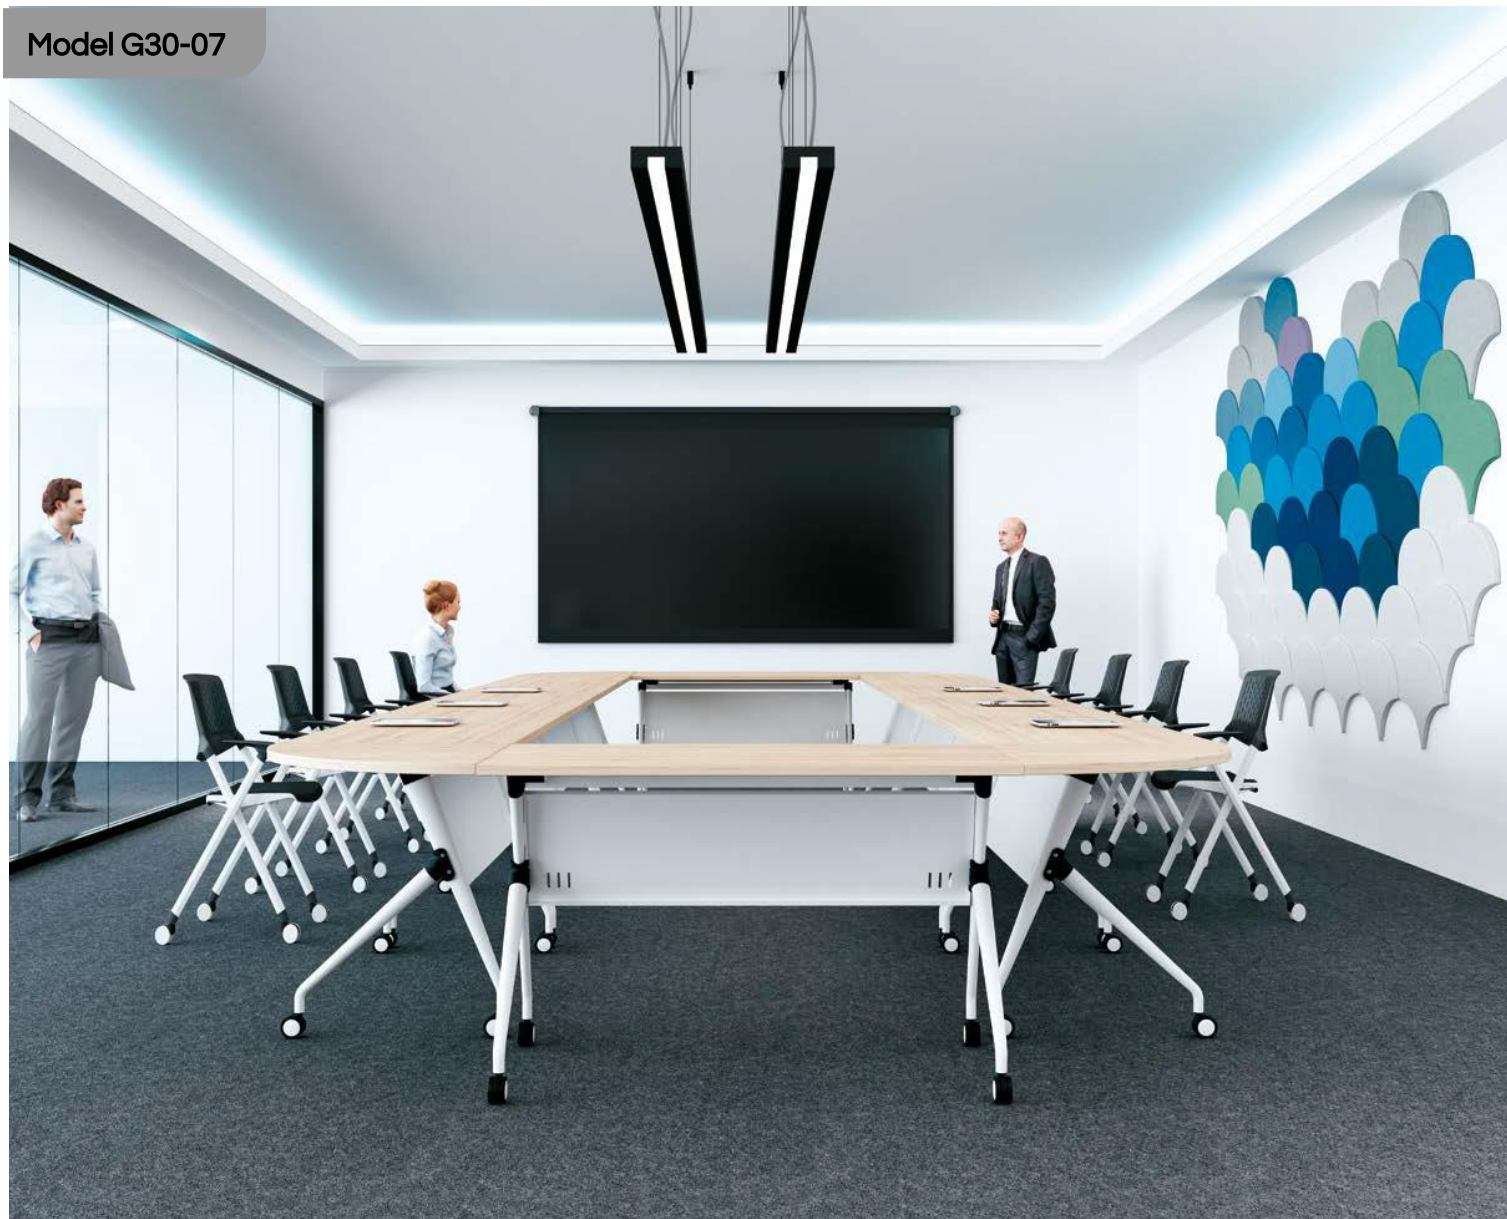

Model G30-07