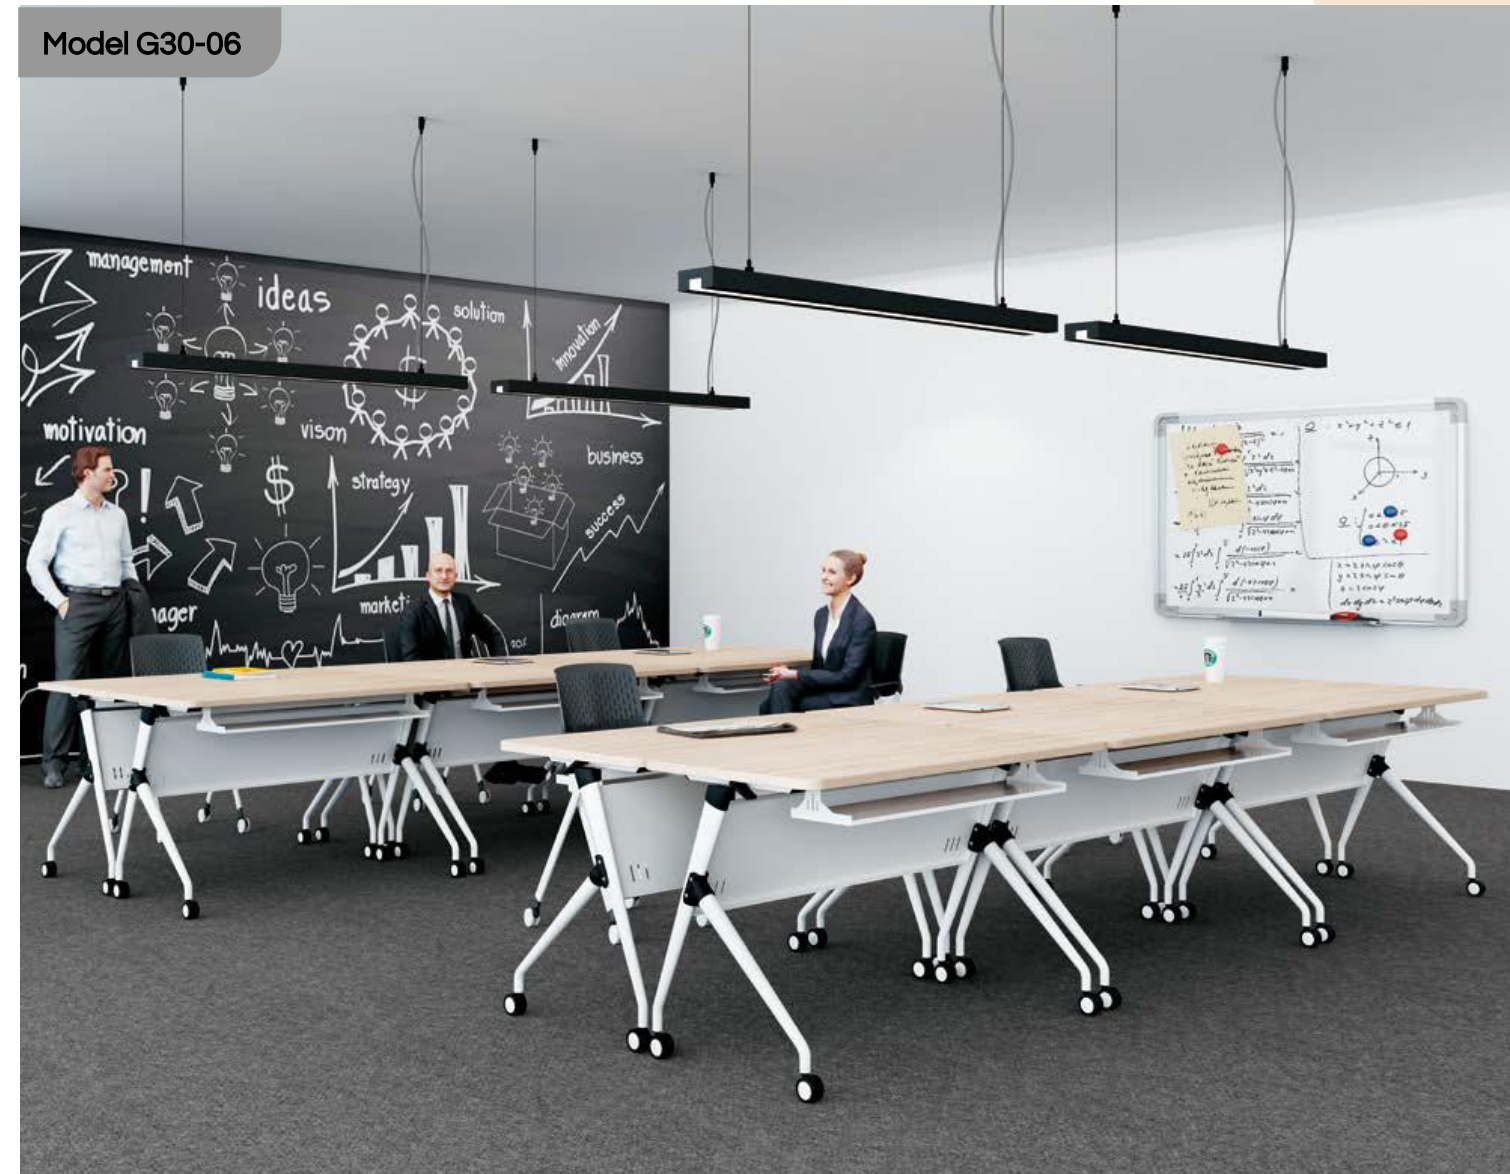

The series is a perfect blend of design elegance and multi-functionality. Optimise workspace areas for spontaneous collaboration. Perfect for a stand-up meeting, a seminar, or a presentation, maybe a workshop or an impromptu discussion.

Model G30-05

HALO

Flexi-discussion tables that are effective for team collaboration. Such convertible workspaces motivate individuals to work the way they need, whenever they need.

Steel Foot/ Steel Frame