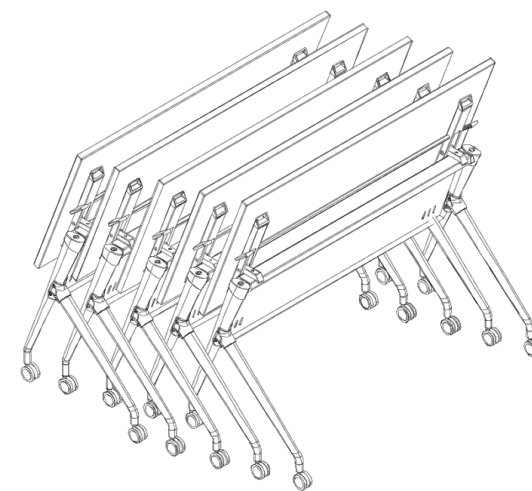

Workmanship, simple and concise, all accessories have been carefully selected to ensure the quality of the upper and high quality, is the crystallization and essence of excellent technology, we have a solid position in this industry, we understand the development trend of products.