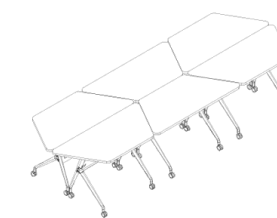

HALO

TABLE FRAME STYLE

Innovative workspaces motivate individuals to feel more connected to their work environment. Fast to set up, easy to move around - relocate, reassemble and rearrange as required.

Workmanship, simple and concise, all accessories have been carefully selected to ensure the quality of the upper and high quality, is the crystallization and essence of excellent technology, we have a solid position in this industry, we understand the development trend of products.

G30-01

G30-02

G30-03

G30-04

G30-05

G30-06

G30-07

L(台面长度)=900~1600mm
W(台面宽度)=550~700mm
H(高度)=750mm