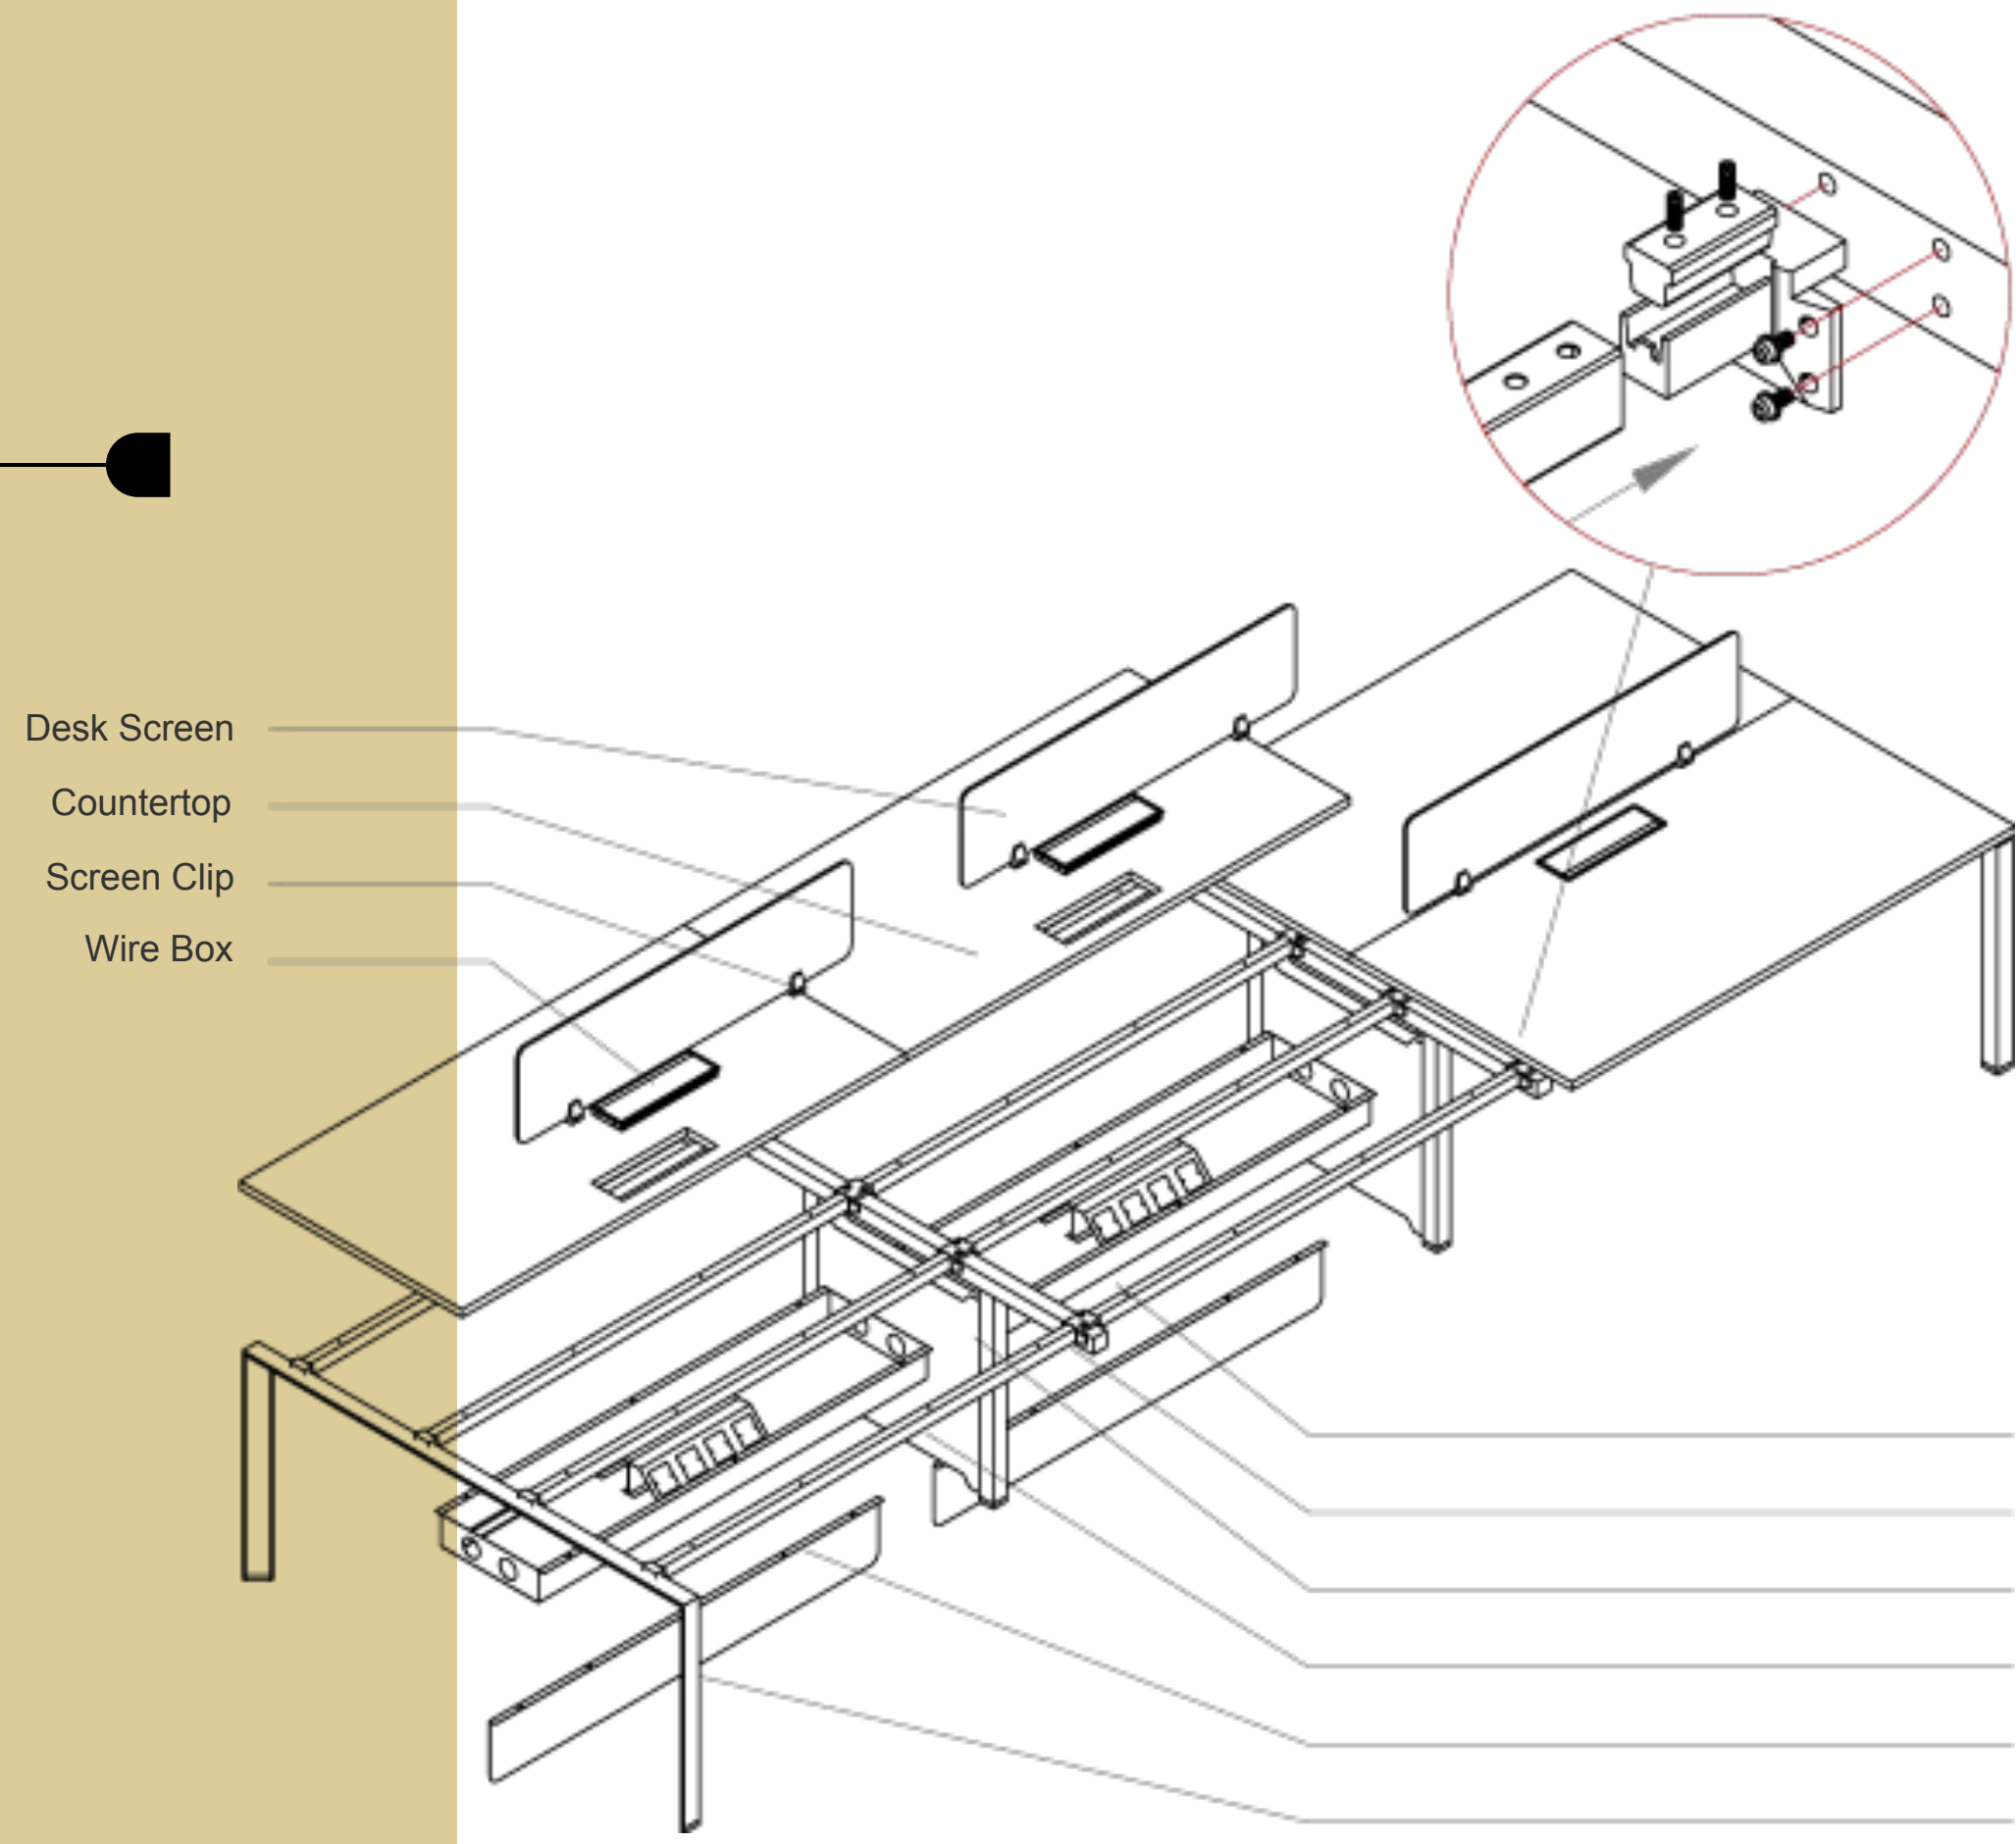

Atmosphere strives to be that agent!

DESKS & WORKSTATIONS

Desk Screen
Countertop
Screen Clip
Wire Box

Cable Trunking
Steel Frame Beam
Middle Thread
Steel Frame Beam
Under Table Bezel
Steel Feet

Collaborate

HALO

Mobility is central to the design philosophy of this series. Move the furniture easily around, make the workplace more accommodative and flexible for a positive work environment.

Steel Foot/ Steel Frame

G30-01

G30-02

G30-03

G30-04

G30-05

G30-06

G30-07

L(台面长度)=900~1600mm
W(台面宽度)=550~700mm
H(高度)=750mm