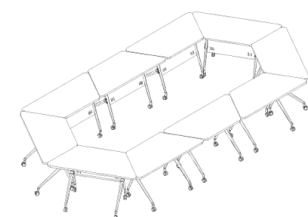

HALO

TABLE FRAME STYLE

Innovative workspaces motivate individuals to feel more connected to their work environment. Fast to set up, easy to move around - relocate, reassemble and rearrange as required.

Workmanship, simple and concise, all accessories have been carefully selected to ensure the quality of the upper and high quality, is the crystallization and essence of excellent technology, we have a solid position in this industry, we understand the development trend of products.

G30-01

G30-02

G30-03

G30-04

G30-05

G30-06

G30-07

L(台面长度)=900~1600mm
W(台面宽度)=550~700mm
H(高度)=750mm