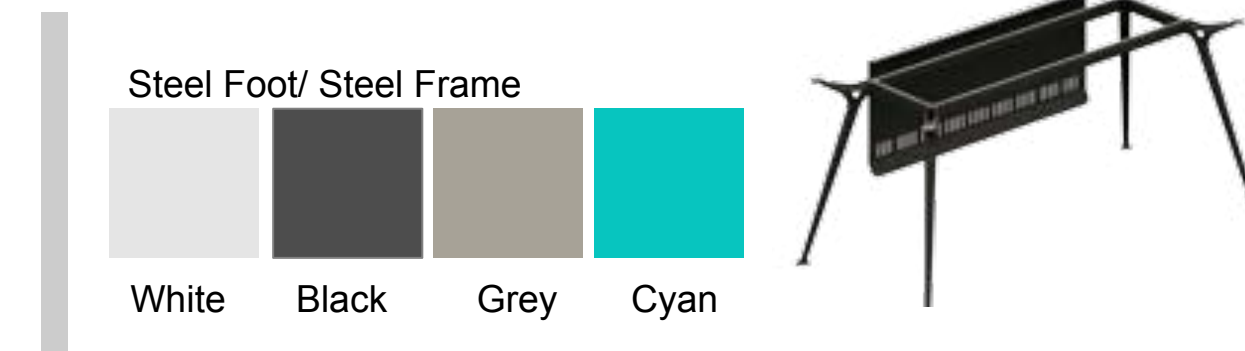

The muted colour palette provides a perfect complement to shape the carving of the desking furniture. The colour also speaks of power in the workplace, making it the perfect choice for those who taste the meaning of life.

ALTO