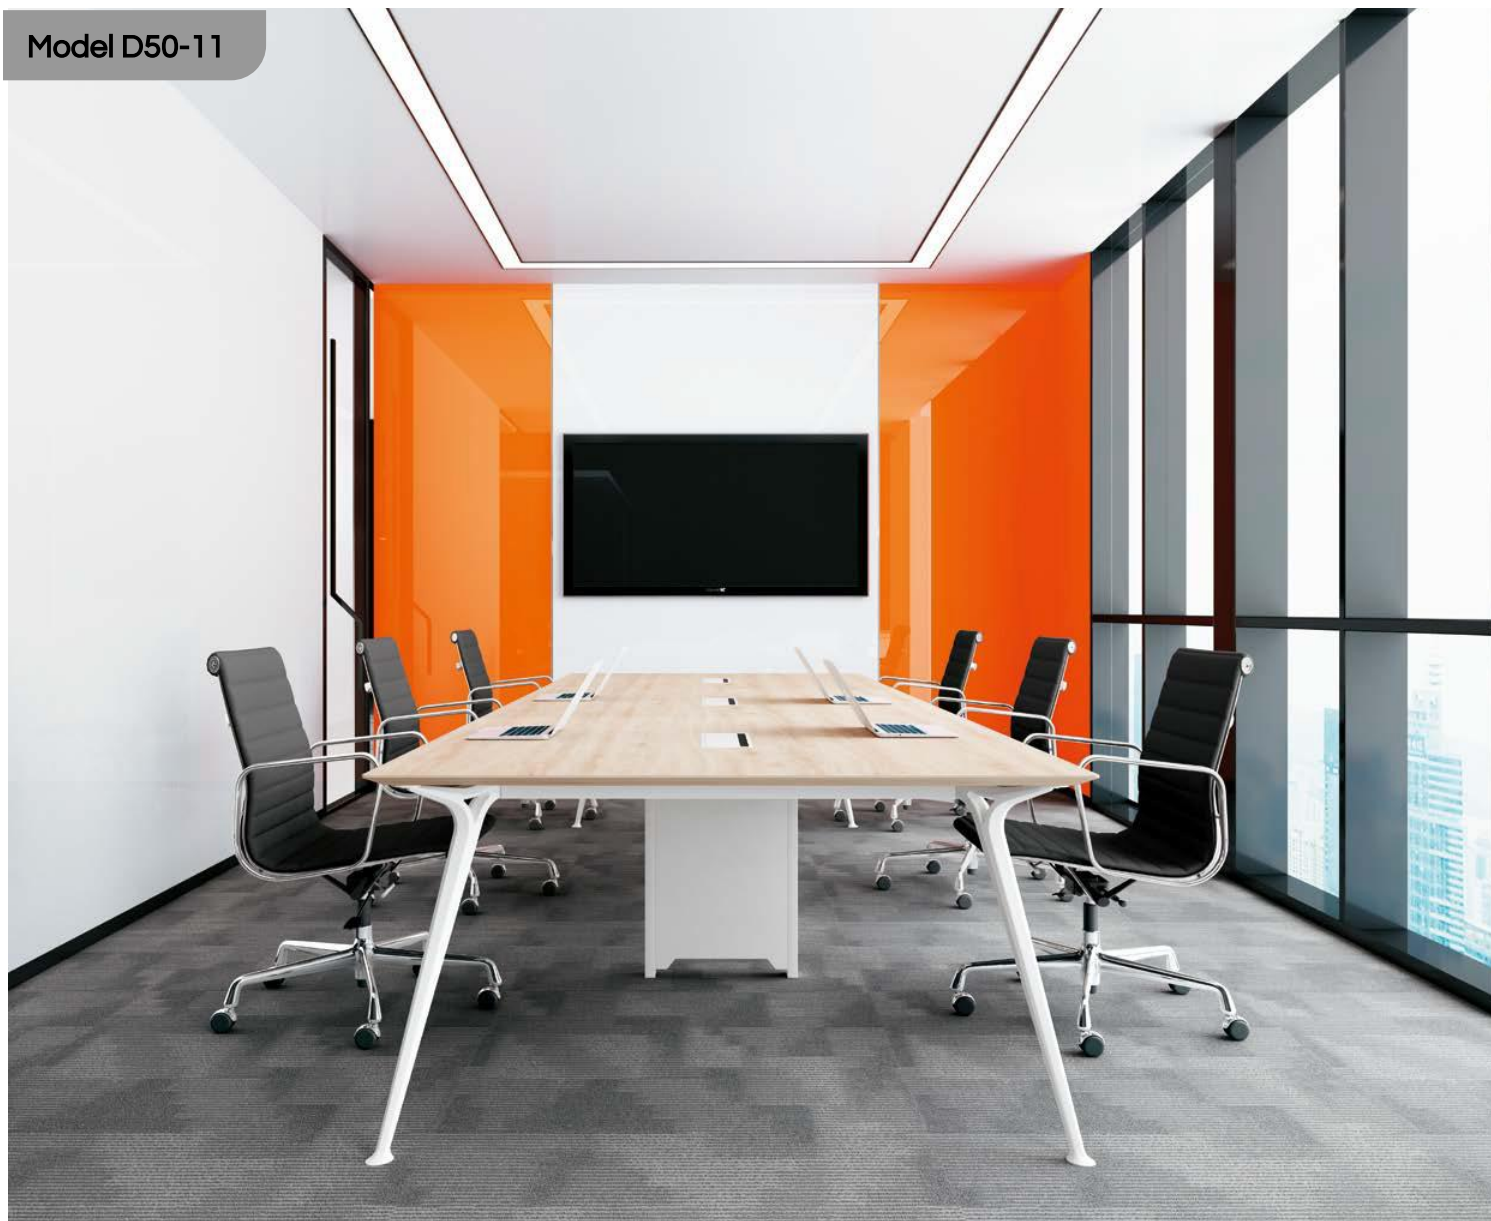

Model D50-11