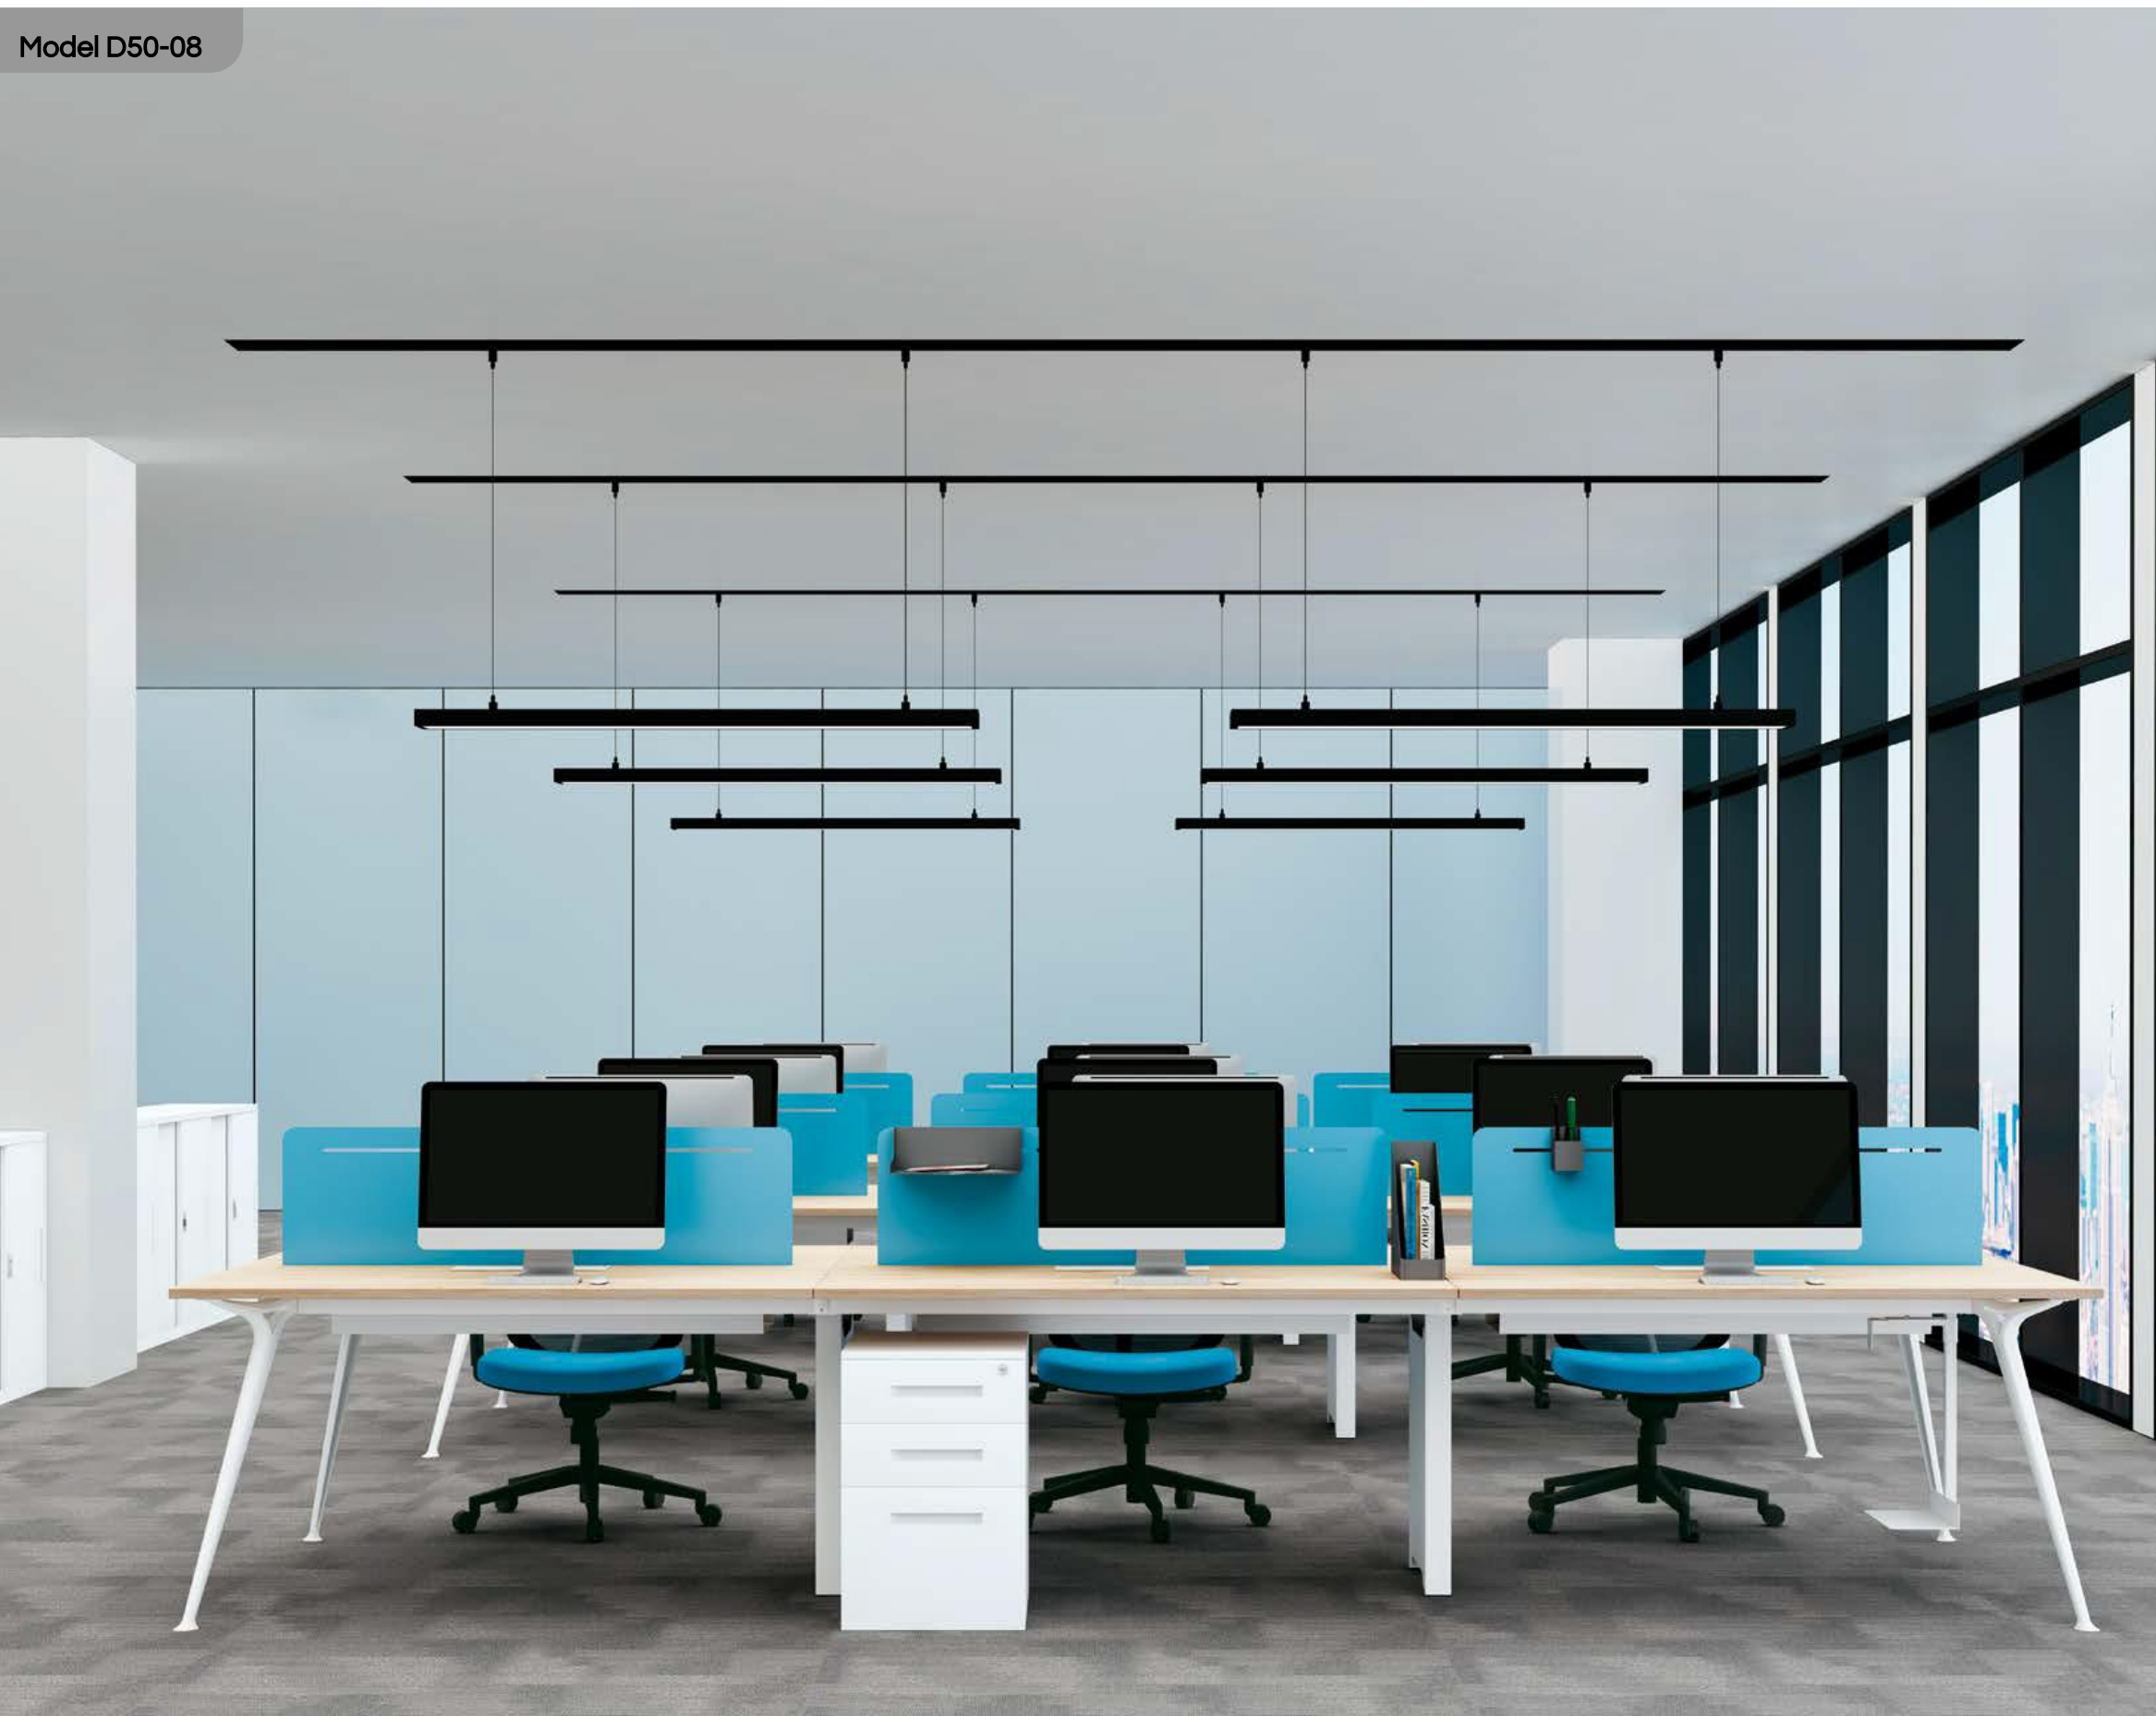

ALTO

Finely-detailed workmanship, strict shaping and appropriate embellishment go into making our products visually unique with a distinctive statement of quality.

Steel Foot/ Steel Frame

White Black Grey Cyan