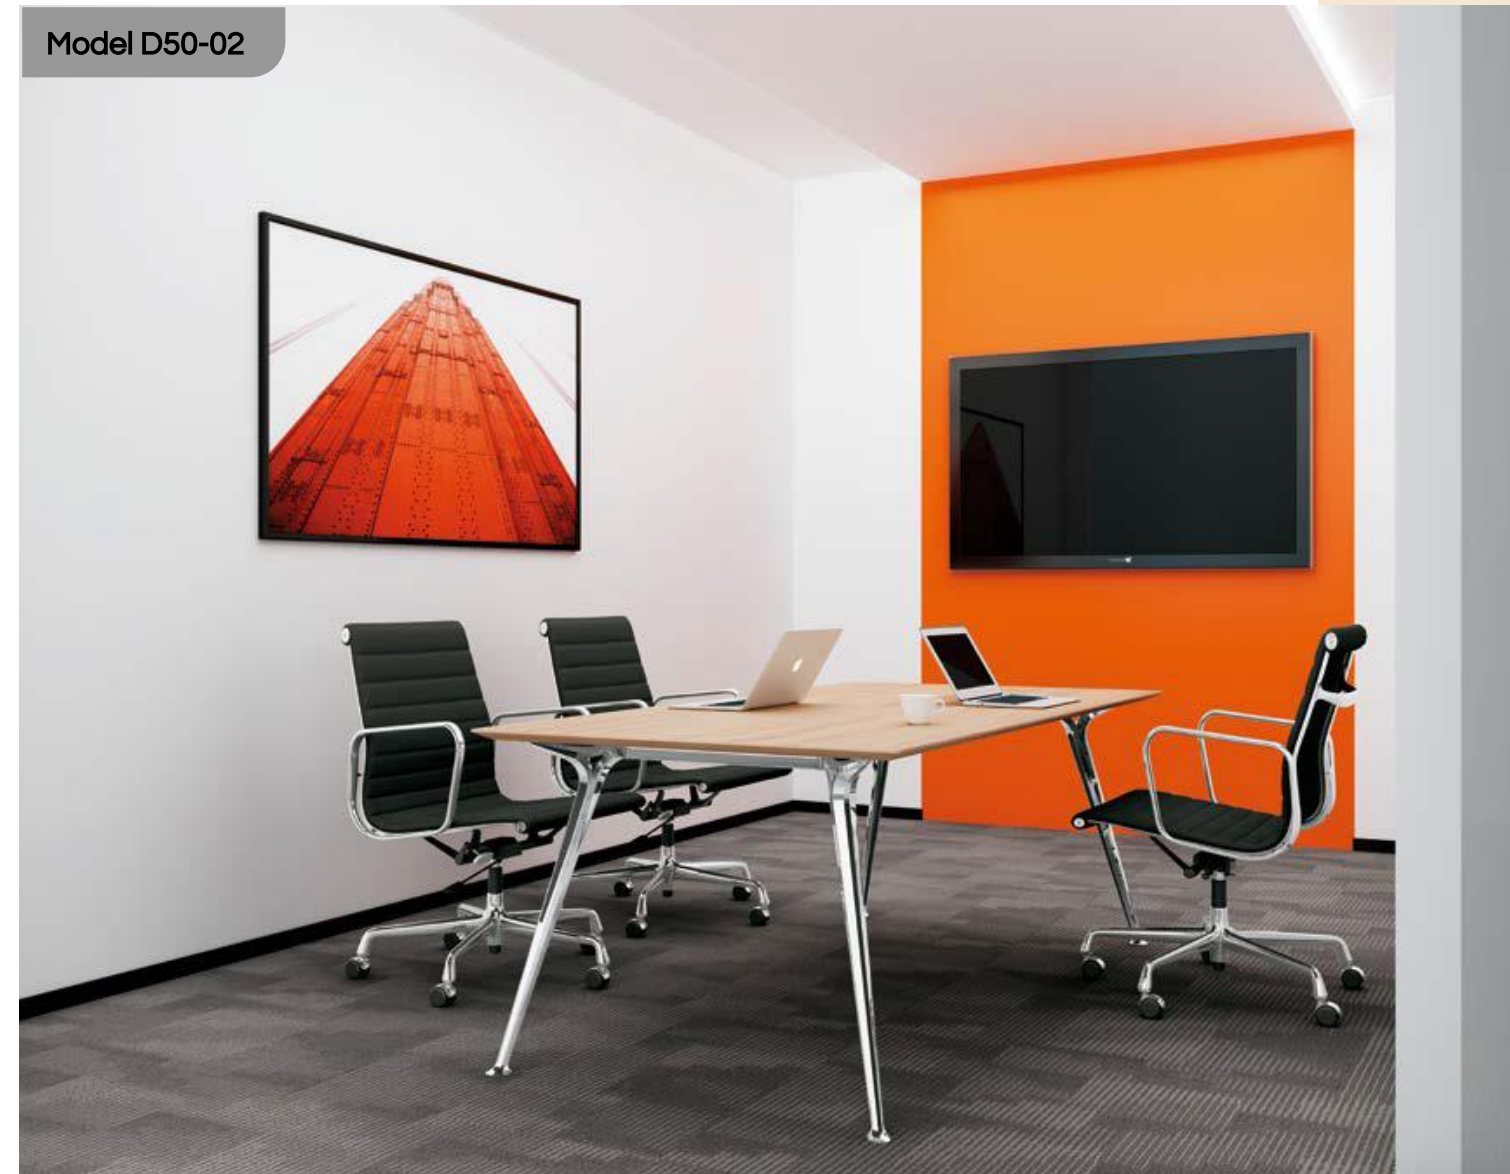

Model D50-02