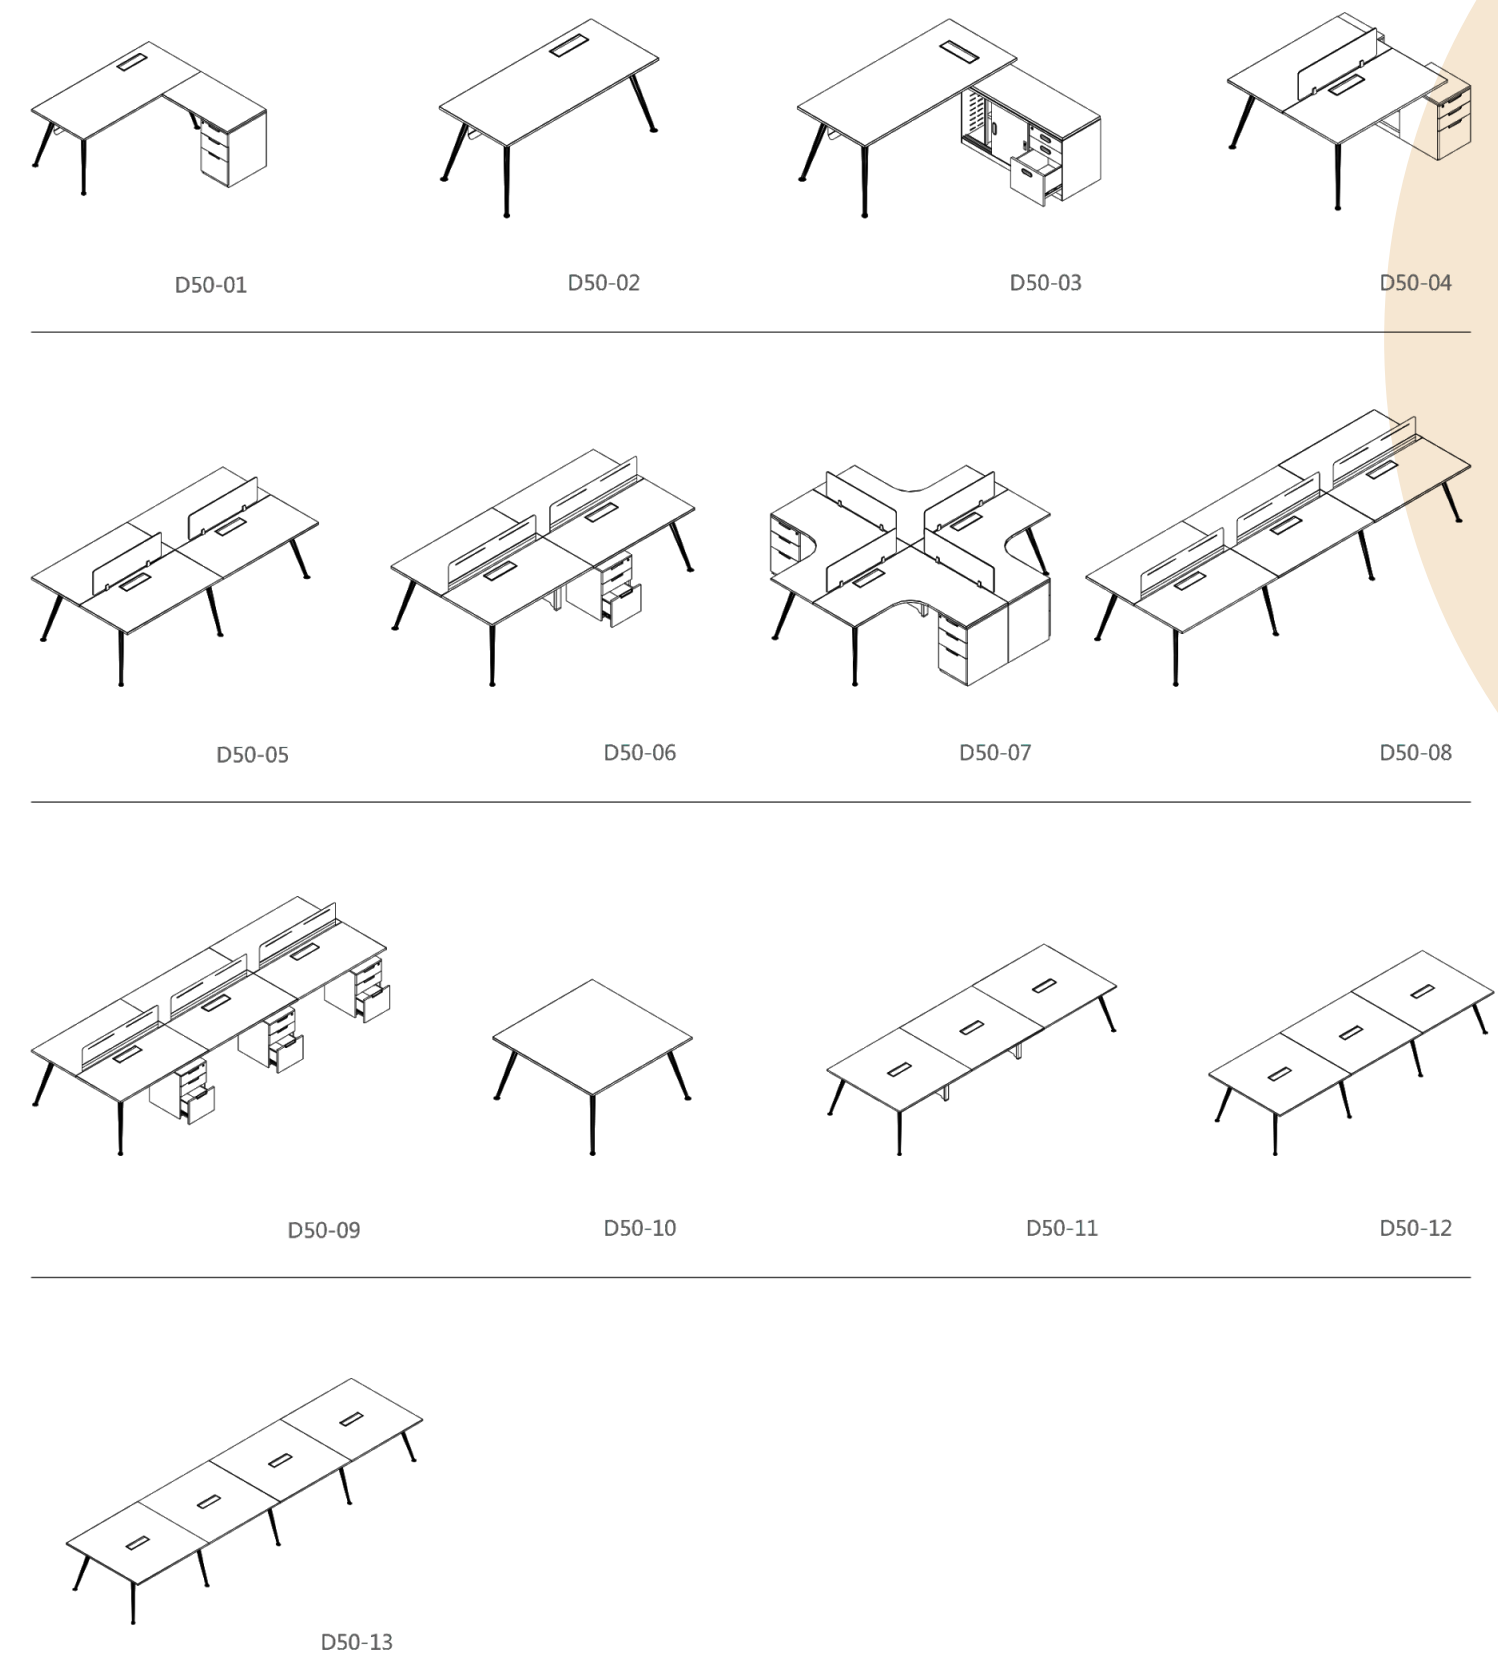

The Alto series makes for a practical & efficient workspace design that helps in bringing teams together.